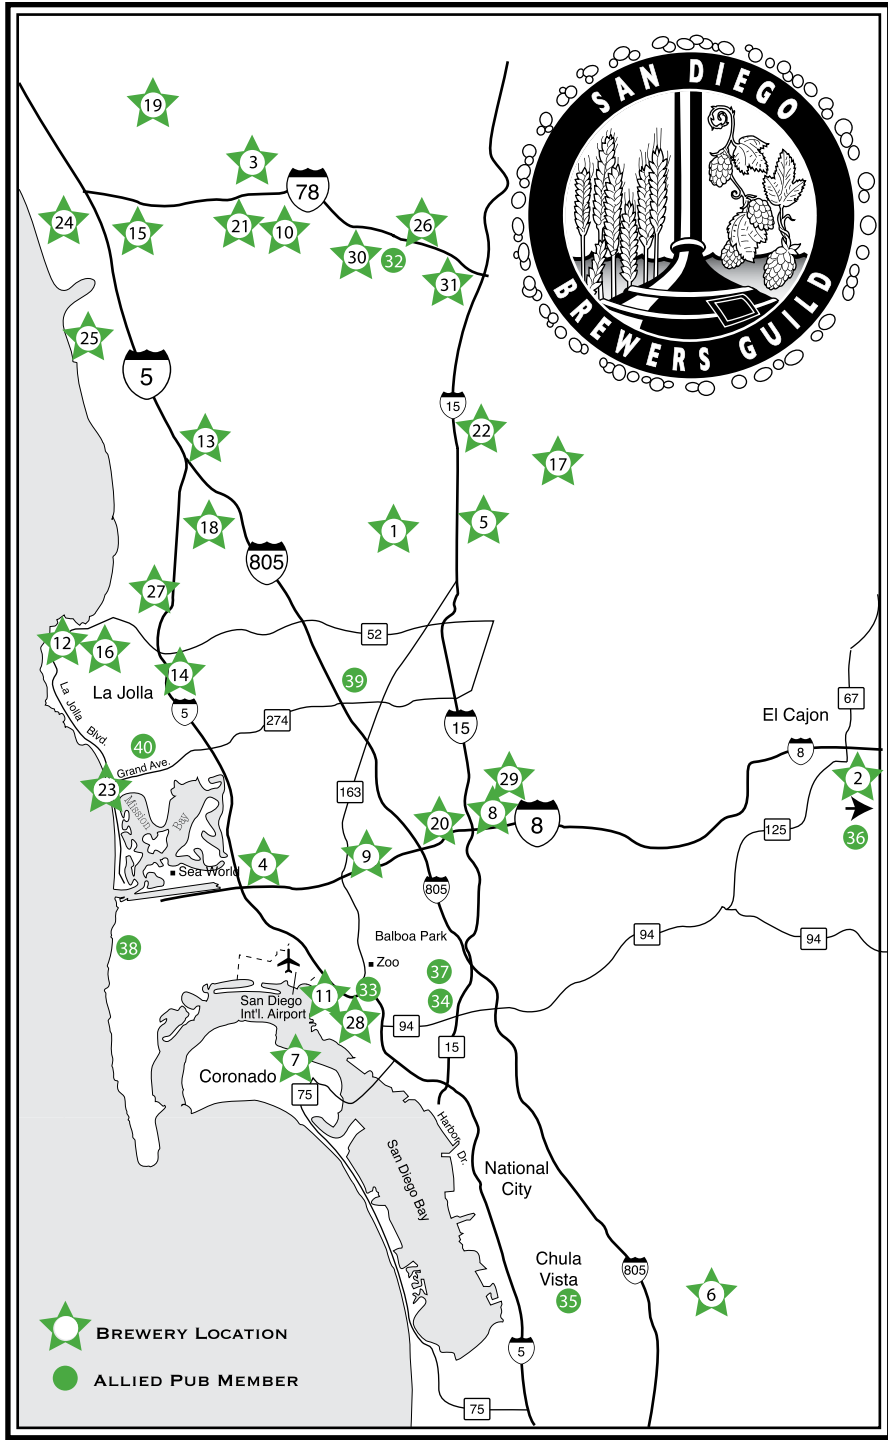

## NON-BREWERY LOCATIONS

- CALLAHAN'S PUB  
8111 MIRA MESA BLVD.  
SAN DIEGO 858-578-7892
- OGGI'S PIZZA AND BREWING COMPANY  
2562 LANING ROAD  
POINT LOMA 619-876-5000
- 12840 CARMEL COUNTRY RD.  
DEL MAR 858-481-7883
- 305 ENCINITAS BLVD.  
ENCINITAS 760-944-8170
- 200 E. VIA RANCHO PARKWAY #201  
ESCONDIDO 760-466-1000
- 9828 MISSION GORGE RD.  
SANTEE 619-449-6441

[WWW.SANDIEGOBREWERSGUILD.ORG](http://WWW.SANDIEGOBREWERSGUILD.ORG)

- 16 LA JOLLA BREWHOUSE**  
7536 FAY AVENUE,  
LA JOLLA 858-456-6279
- 17 LIGHTNING BREWERY**  
13200 KIRKHAM WAY, SUITE 105  
POWAY 858-513-8070
- 18 MISSION BREWERY / MIAMI GRILL**  
4545 LA JOLLA VILLAGE DR.  
SAN DIEGO 858-552-0668
- 19 OCEANSIDE ALE WORKS**  
3800 OCEANIC DR. SUITE 105  
OCEANSIDE 760-721-4253
- 20 OGGI'S PIZZA AND BREWING COMPANY**  
2245 FENTON PARKWAY #101  
SAN DIEGO 619-640-1072
- 21 OGGI'S PIZZA AND BREWING COMPANY**  
425 S. MELROSE  
VISTA 760-295-3851
- 22 OGGI'S PIZZA AND BREWING COMPANY**  
10155 RANCHO CARMEL DRIVE  
SAN DIEGO 858-592-7883
- 23 PACIFIC BEACH ALE HOUSE**  
721 GRAND AVE.  
SAN DIEGO 858-270-3596
- 24 PIZZA PORT - CARLSBAD**  
571 CARLSBAD VILLAGE DRIVE  
CARLSBAD 760-720-7007
- 25 PIZZA PORT - SOLANA BEACH**  
135 N. HIGHWAY 101  
SOLANA BEACH 858-481-7332
- 26 PORT BREWING / THE LOST ABBEY**  
155 MATA WAY. #104  
SAN MARCOS 760-720-7012
- 27 ROCK BOTTOM BREWERY RESTAURANT**  
8980 VILLA LA JOLLA DR.  
LA JOLLA 858-450-9277
- 28 ROCK BOTTOM BREWERY RESTAURANT**  
401 G STREET  
SAN DIEGO 619-231-7000
- 29 SAN DIEGO BREWING COMPANY**  
10450 FRIAR'S ROAD  
SAN DIEGO 619-284-2739
- 30 SAN MARCOS BREWERY & GRILL**  
1080 W. SAN MARCOS BLVD  
SAN MARCOS 760-471-0050
- 31 STONE BREWING Co.**  
**STONE BREWING WORLD BISTRO & GARDENS**  
1999 CITRACADO PARKWAY  
ESCONDIDO 760-471-4999